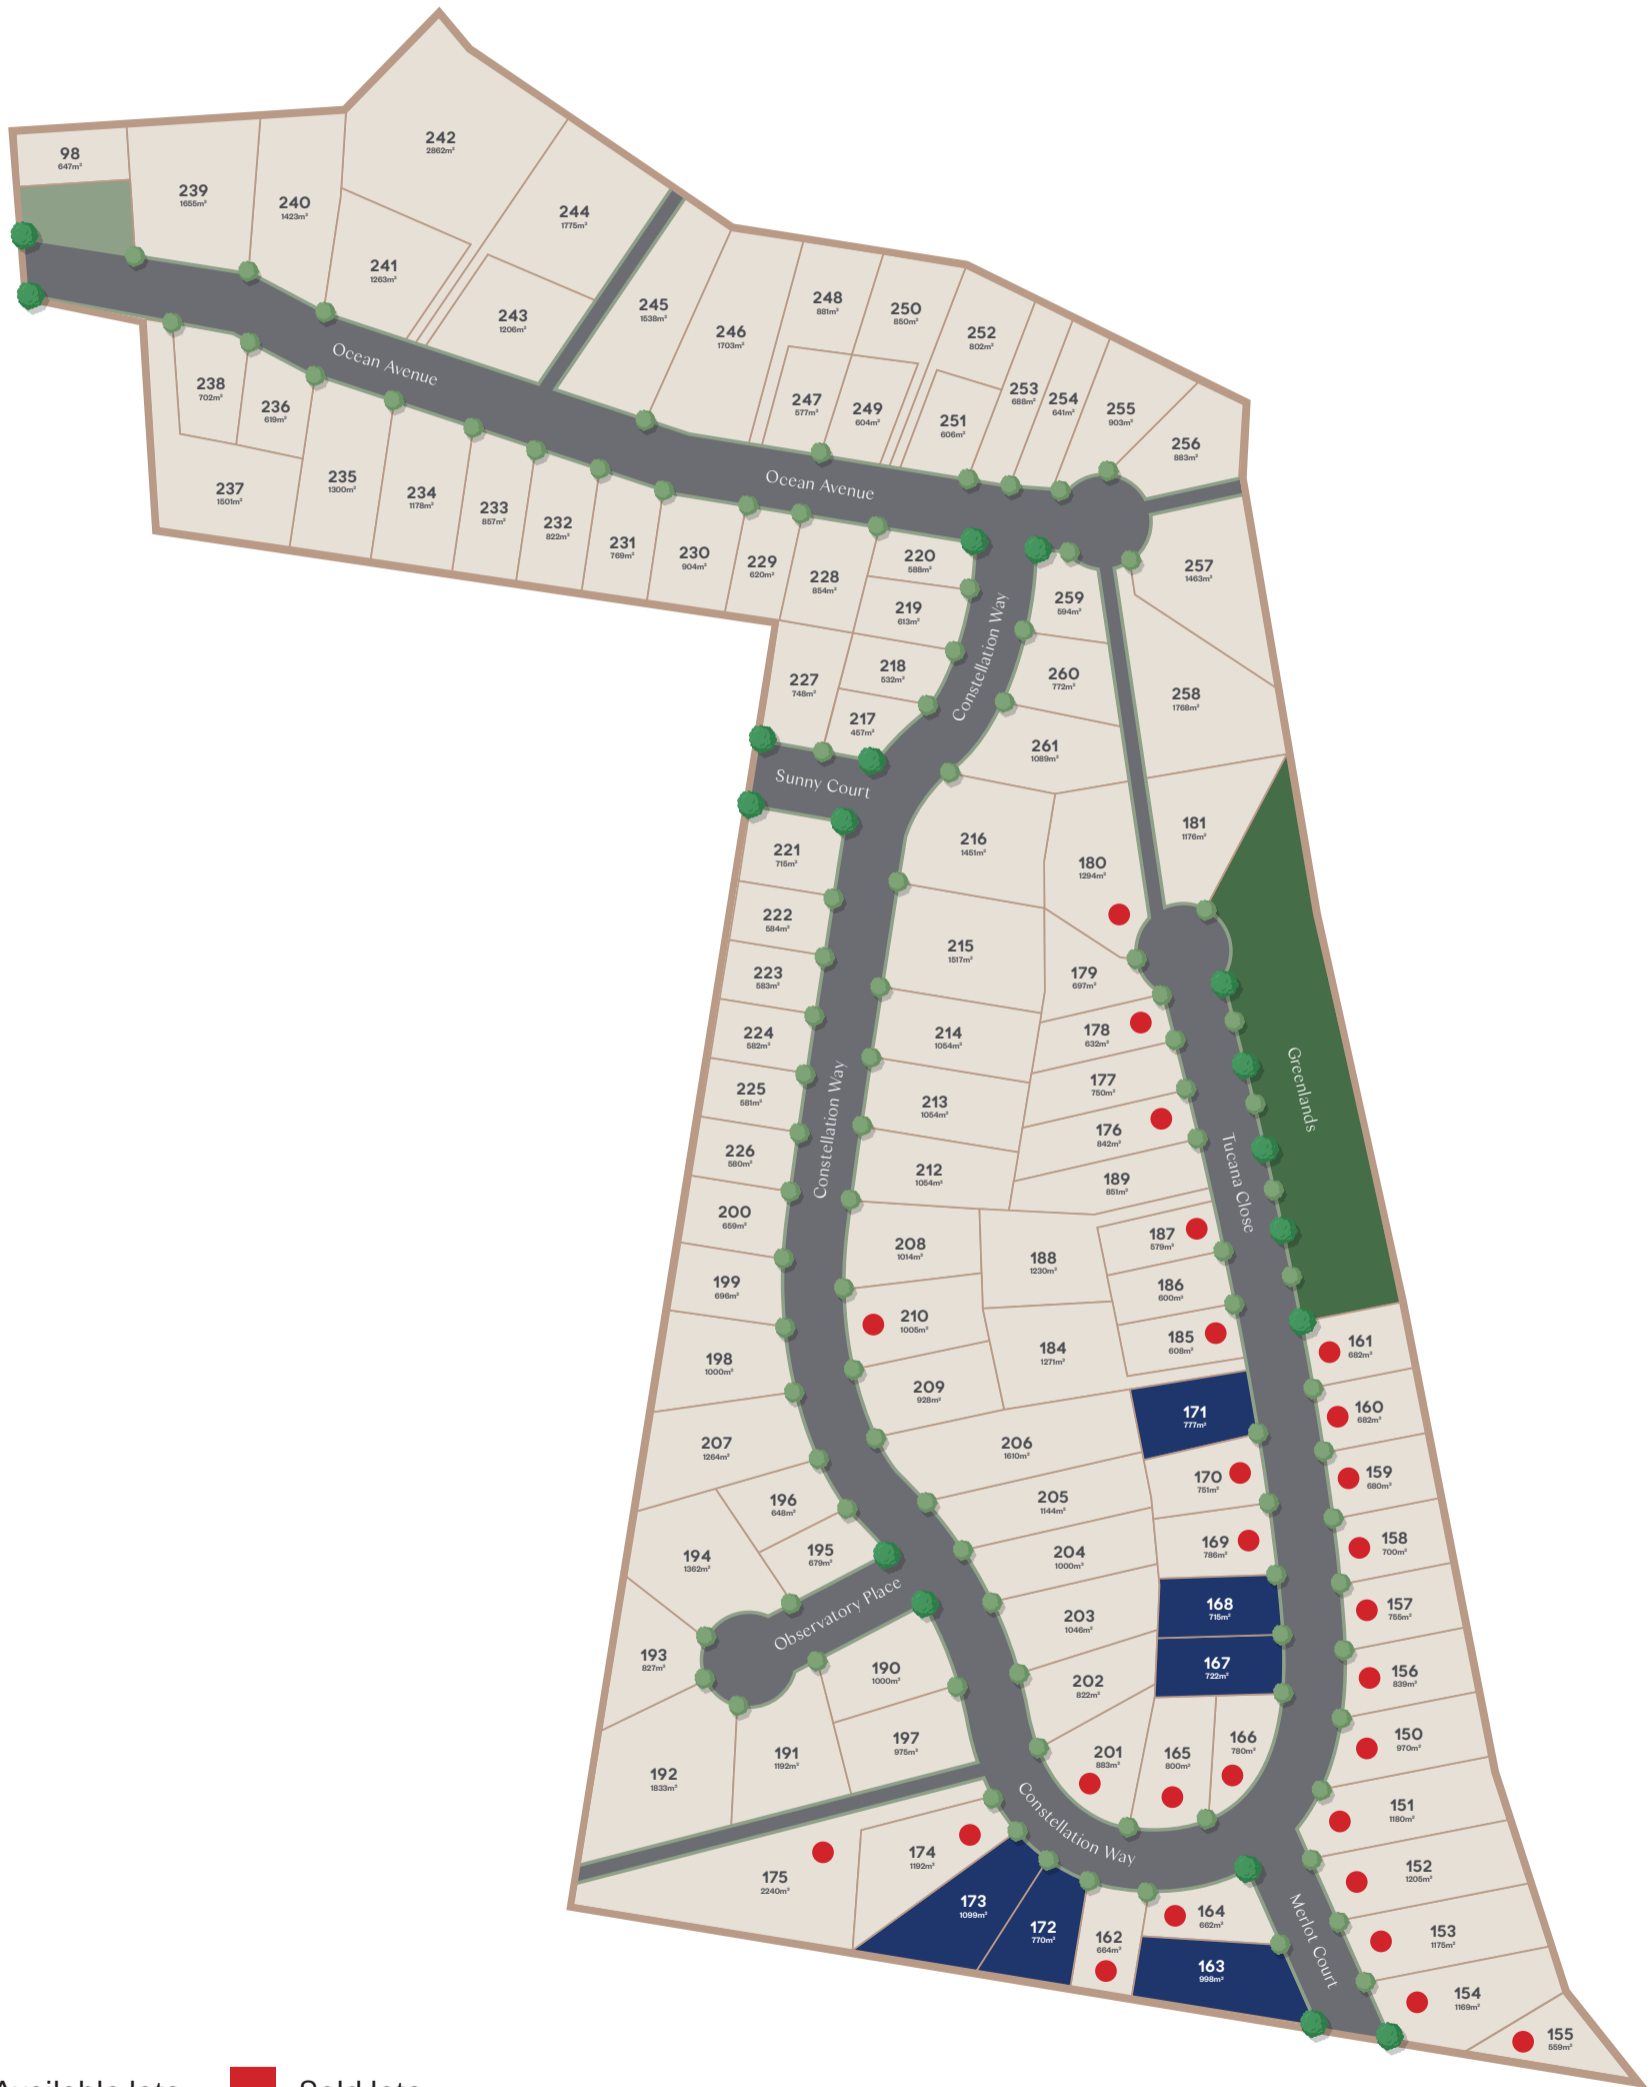

EAST

AT BANORA

FOR MORE INFO CALL 0411 403 955
57 FRASER DRIVE TWEED HEADS SOUTH, NSW, 2486